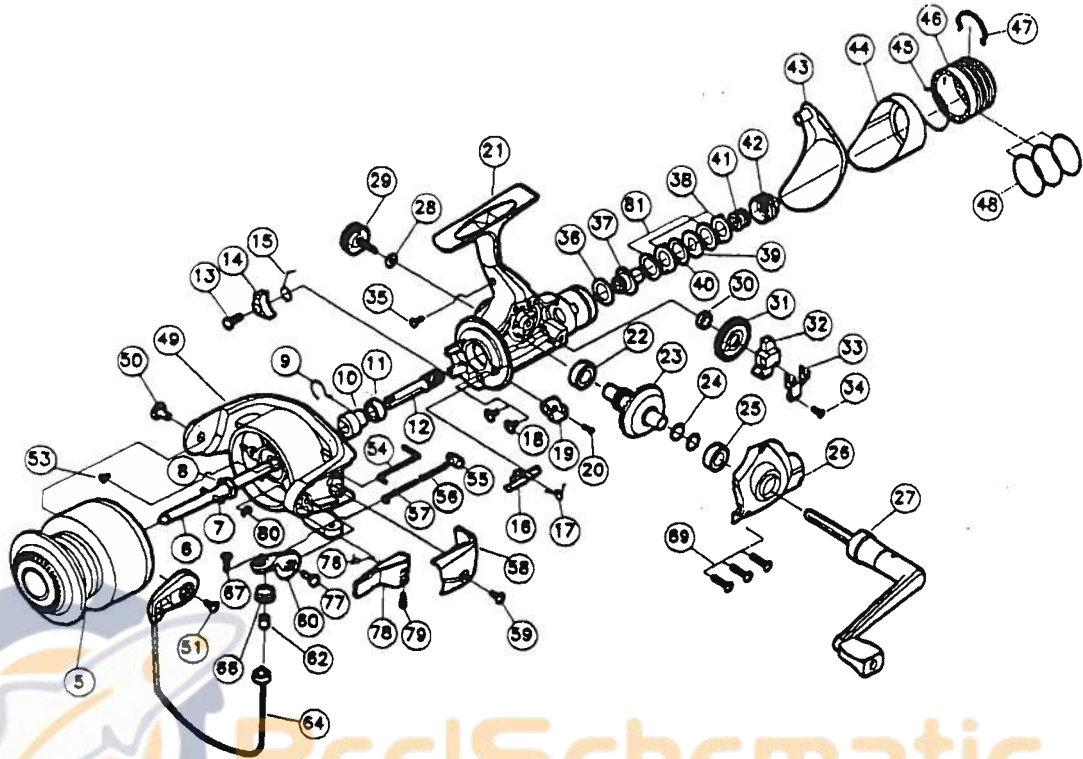

SWEEPFIRE 2555

Key No.	Parts No.	Parts Name
5	W35-0508	SPOOL
6	W00-8001	MAIN SHAFT
8	W00-4801	ROTOR NUT
9	W35-1101	A/R PAWL SPRING A
10	W35-1201	SPRING HOLDER
11	W00-2801	BALL BEARING
12	W35-1401	PINION GEAR
13	W35-1601	A/R PAWL SCREW
14	W35-1701	A/R PAWL
15	W35-2201	A/R PAWL SPRING B
16	W35-2601	A/R CAM
17	W00-2401	A/R CAM SPRING
18	W00-3101	BALL BEARING SCREW
19	W00-2101	A/R LEVER
20	W00-2201	A/R LEVER SCREW
21	W35-3205	BODY
22	W01-7101	DRIVE GEAR BUSHING
23	W00-7201	DRIVE GEAR
24	W00-2001	DRIVE GEAR WASHER
25	W01-7101	SIDE COVER BUSHING
26	W35-3405	SIDE COVER
27	W35-3705	HANDLE
28	W00-3901	HANDLE WASHER
29	W35-3905	HANDLE SCREW
30	W35-4001	OSC GEAR COLLAR
31	W00-6901	OSC GEAR
32	W00-7001	OSC SLIDER
33	W00-7101	OSC SLIDER RET
34	W00-1701	OSC SLIDER RET PLT SCREW
35	W35-4102	REAR COVER SCREW
36	W00-0201	DRAG WASHER A
37	W00-0301	CLICK GEAR
38	W00-0501	EARED WASHER

Key No.	Parts No.	Parts Name
39	W00-0601	KEY WASHER
40	W00-0401	DRAG WASHER B
41	W00-0701	DRAG COIL SPRING
42	W35-4201	DRAG SCREW
43	W35-4402	REAR COVER A
44	W35-4702	REAR COVER B
45	W35-4902	REAR COVER RET
46	W35-5102	DRAG KNOB
47	W35-5302	DRAG KNOB RET
48	W35-5402	O RING
49	W35-5607	ROTOR
50	W35-5902	BAIL HOLDER NUT
51	W35-6001	BAIL HOLDER SCREW
53	W01-5501	ROTOR NUT LOCK SCREW
54	W35-6102	BAIL TRIP LEVER
55	W35-6201	BAIL SPRING HOLDER
56	W35-6302	BAIL SPRING
57	W35-6402	BAIL SPRING SHAFT
58	W35-6502	BAIL TRIP COVER
59	W01-3001	BAIL TRIP COVER SCREW
60	W35-6707	BAIL ARM
62	W00-5401	LINE ROLLER COLLAR
64	W35-7108	BAIL
66	W35-7403	LINE ROLLER
67	W00-5501	LINE ROLLER SCREW
69	W00-3801	SIDE COVER SCREW
76	W35-8201	TRIGGER SPRING
77	W35-8301	BAIL ARM SCREW
78	W35-8402	TRIGGER LEVER
79	W35-8501	TRIGGER SCREW
80	W35-8601	BAIL ARM SCREW RET
81	W35-8701	DRAG WASHER C